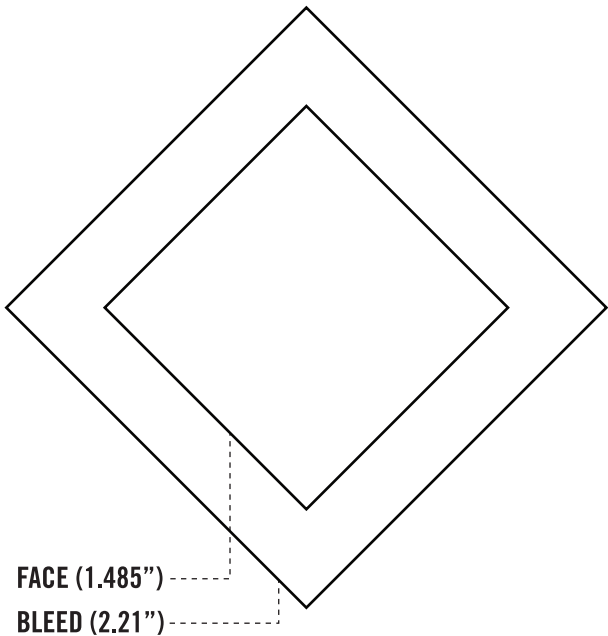

1.5" DIAMOND BUTTON TEMPLATE

**IMAGE GOES IN THE INNER BOX (FACE), AND
BACKGROUND COLOURS MUST EXTEND TO THE
OUTER BOX (BLEED)**